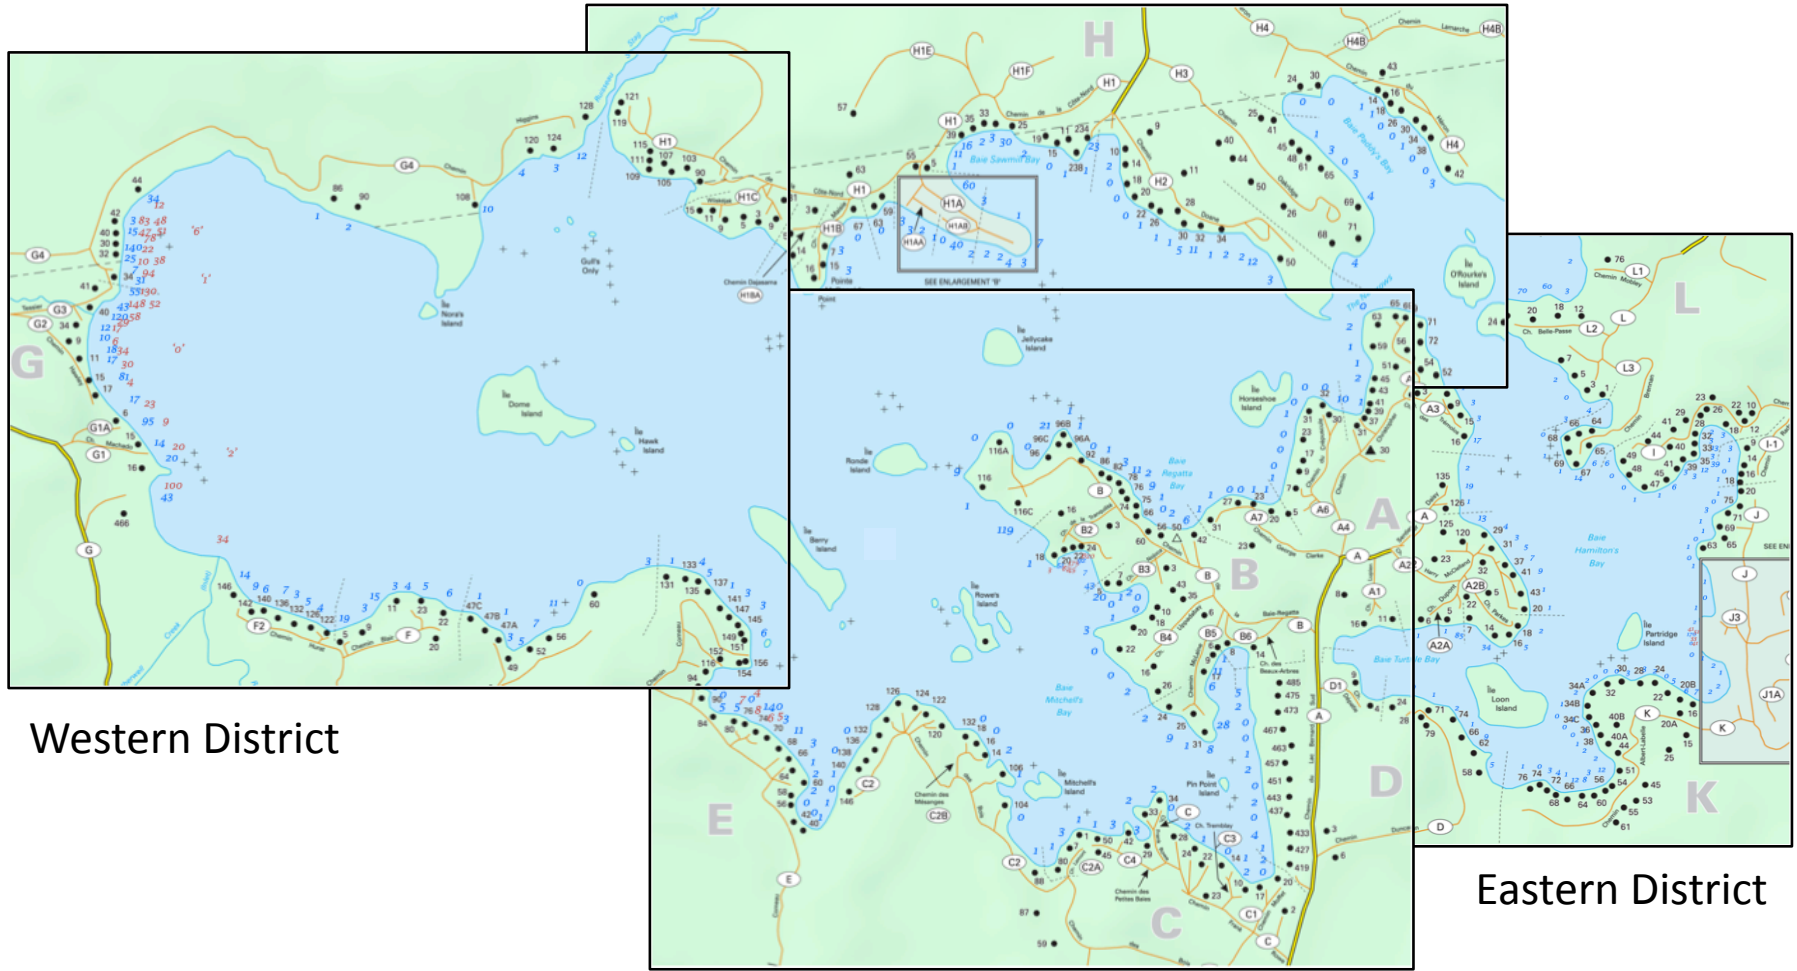

# Lake Bernard Water Testing Results

I readings taken close to shore, July 27, 2008

I readings taken close to shore on August 4, 2008 ( 'I' taken approx. 100 meters from shore)

## Western District

## Southern District

## Eastern District